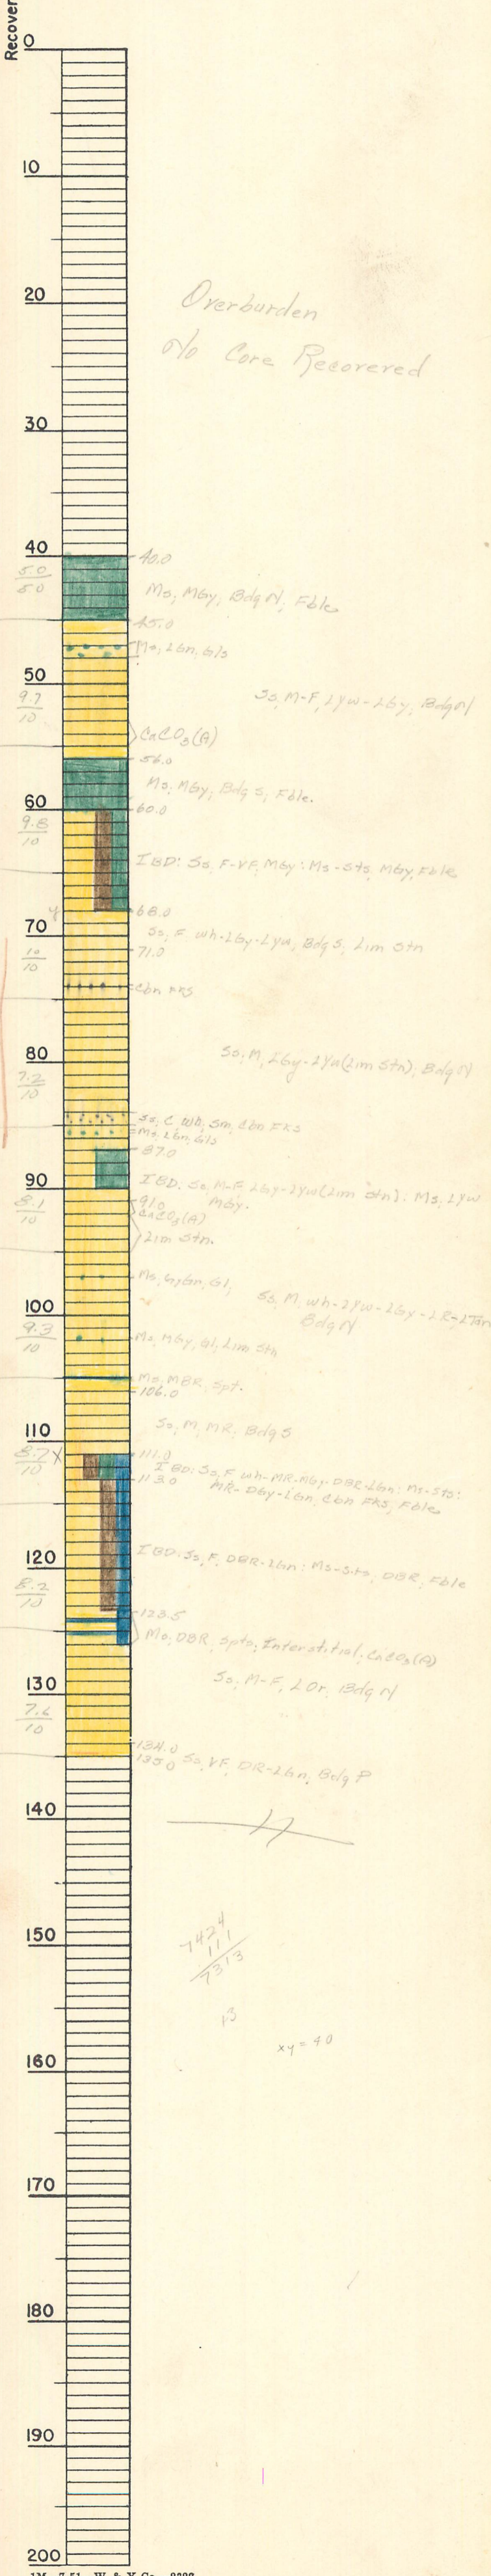

Hole No. LU 731

Collar Elev 7424

Total Depth 135'

Date:

Beg _____ Fin. _____

Location:

Claim Mesa N 277

Dist LUKACHUKAI DISTRICT, ARIZONA

Coord's N 106872 E 92716

Logged by LR

Recovery 88.0 %

83.6
95.0

Overburden
No Core Recovered

7424
111
7313

K3

xy = 40