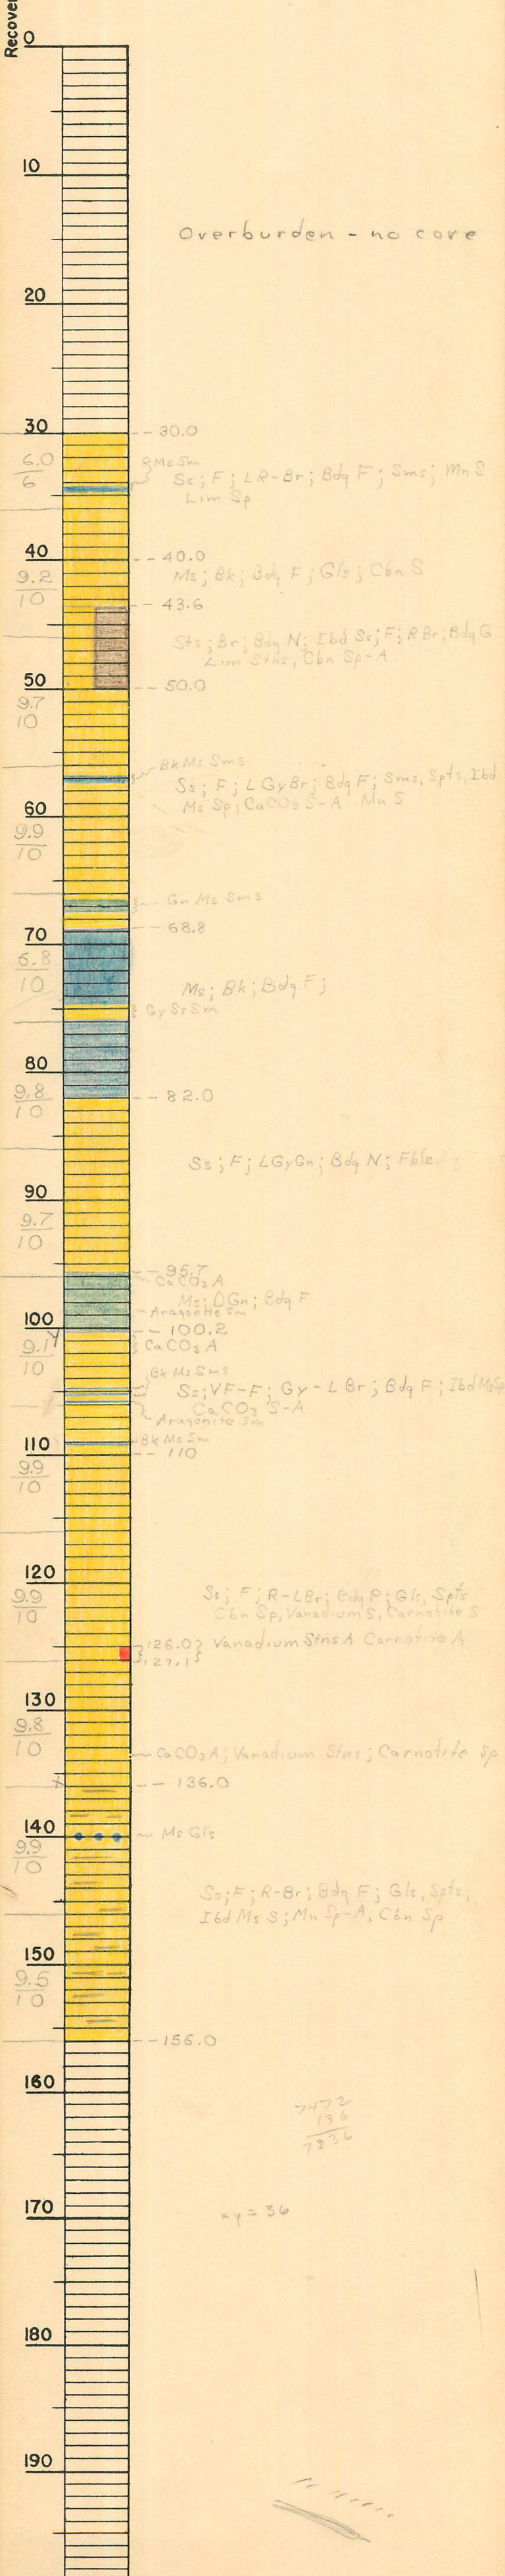

USAEC

Hole No. LU 628

Collar Elev 7472

Total Depth 156

Date:

Beg _____ Fin. _____

Location: Mesa V

Claim

Dist. LUKACHUKAI DISTRICT, ARIZONA

Coord's N 107011 E 91599

Logged by J.D.L.

Recovery 94.6 %

$\frac{119.2}{126}$

$\frac{7472}{136}$
7336

x y = 36