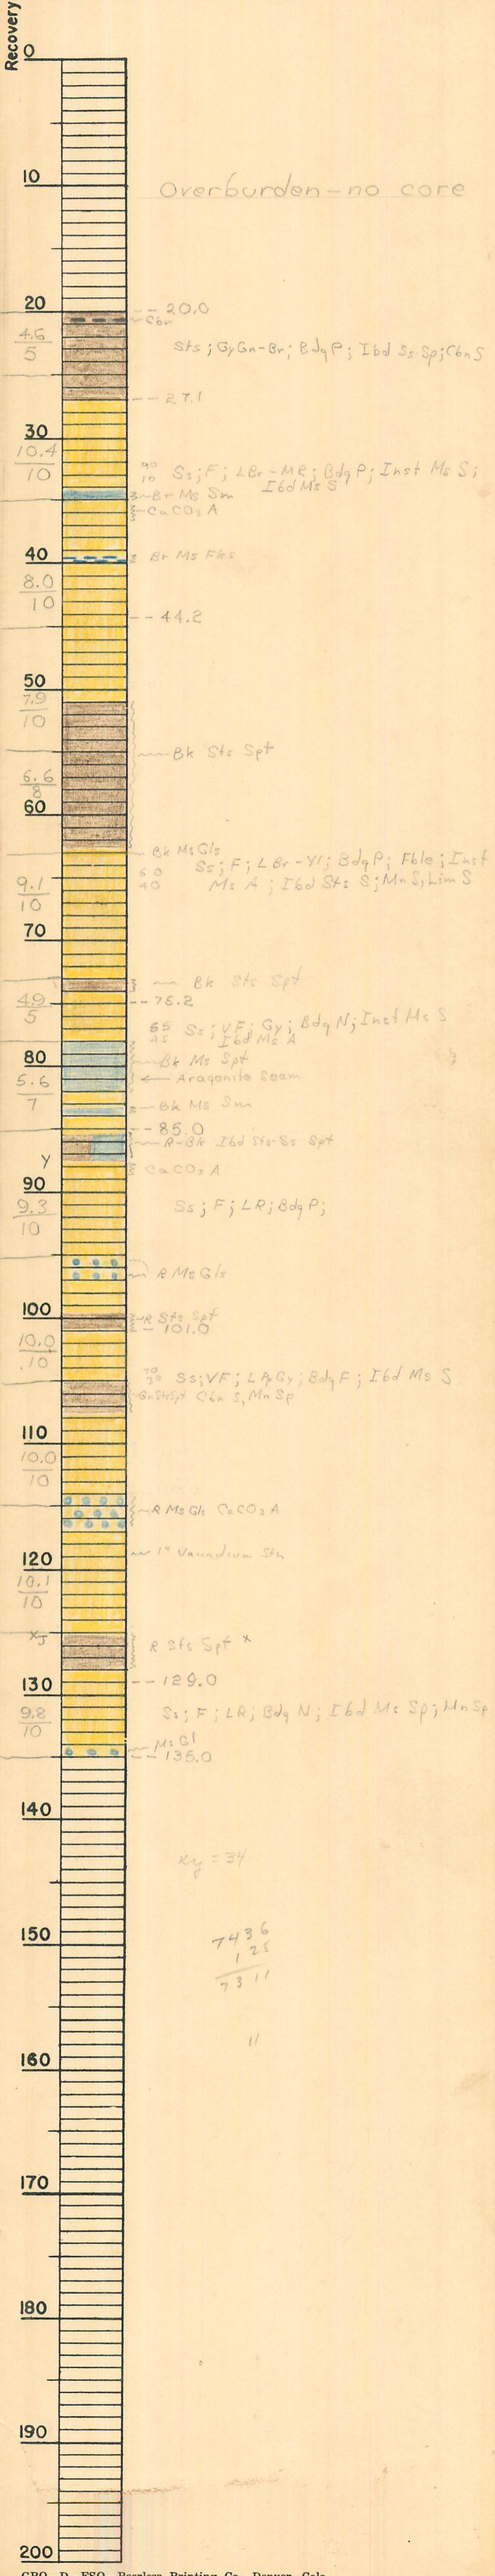

Hole No. LU 589

Collar Elev 7436

Total Depth 135.0

Date:

Beg _____ Fin. _____

Location:

Claim Mesa V

Dist. Lucachukai Dist

Coord's 107341 92393

106.3 Logged by J-Dh

115 Recovery 92.4 %

7436
125
7311

11