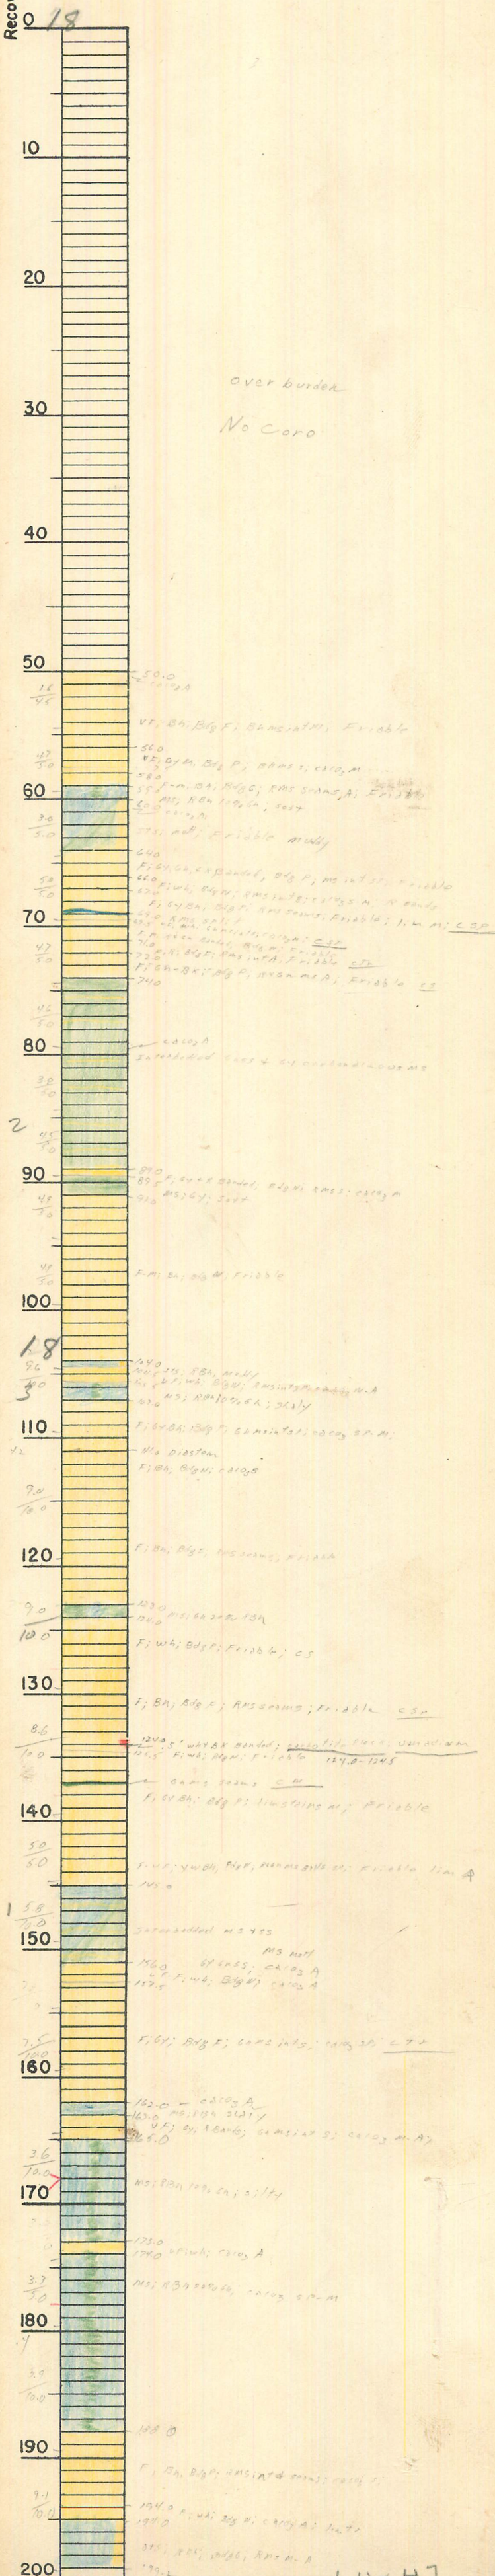

Hole No. LU-47

Collar Elev 5363

Total Depth 199.2

Date:

Beg Fin. 11-16-50

Location:

Claim Mesa #1

Dist. LUKACHUKAT DISTRICT, ARIZONA

Coord's 99 49 2N 101 91E

Logged by J. M.

Recovery 117/149.2 78%

Armed & Phelps

LU-47