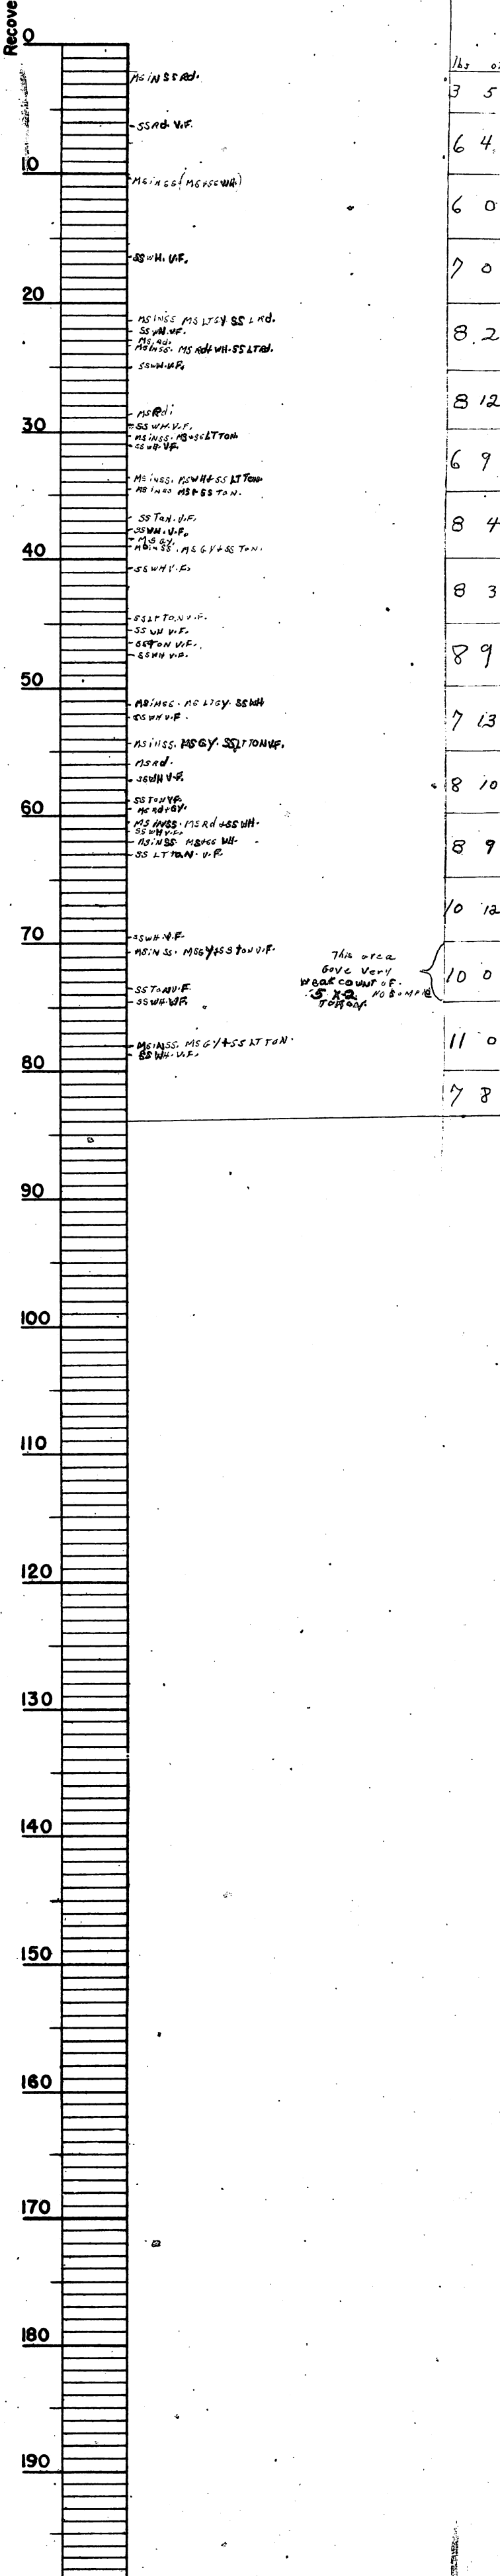

Hole No. C038-A

Collar Elev 6939

Total Depth 84'

Date:

Beg 4/3/51 Fin. 4/3/51

Location:

Claim Cate Sells

Dist. Cove Mesa

Coord's N 49603 E 202720

Logged by C. Pledge

Recovery 78.1 %

This area gave very weak count of 5 X 2. NO B.M.P. TODAY