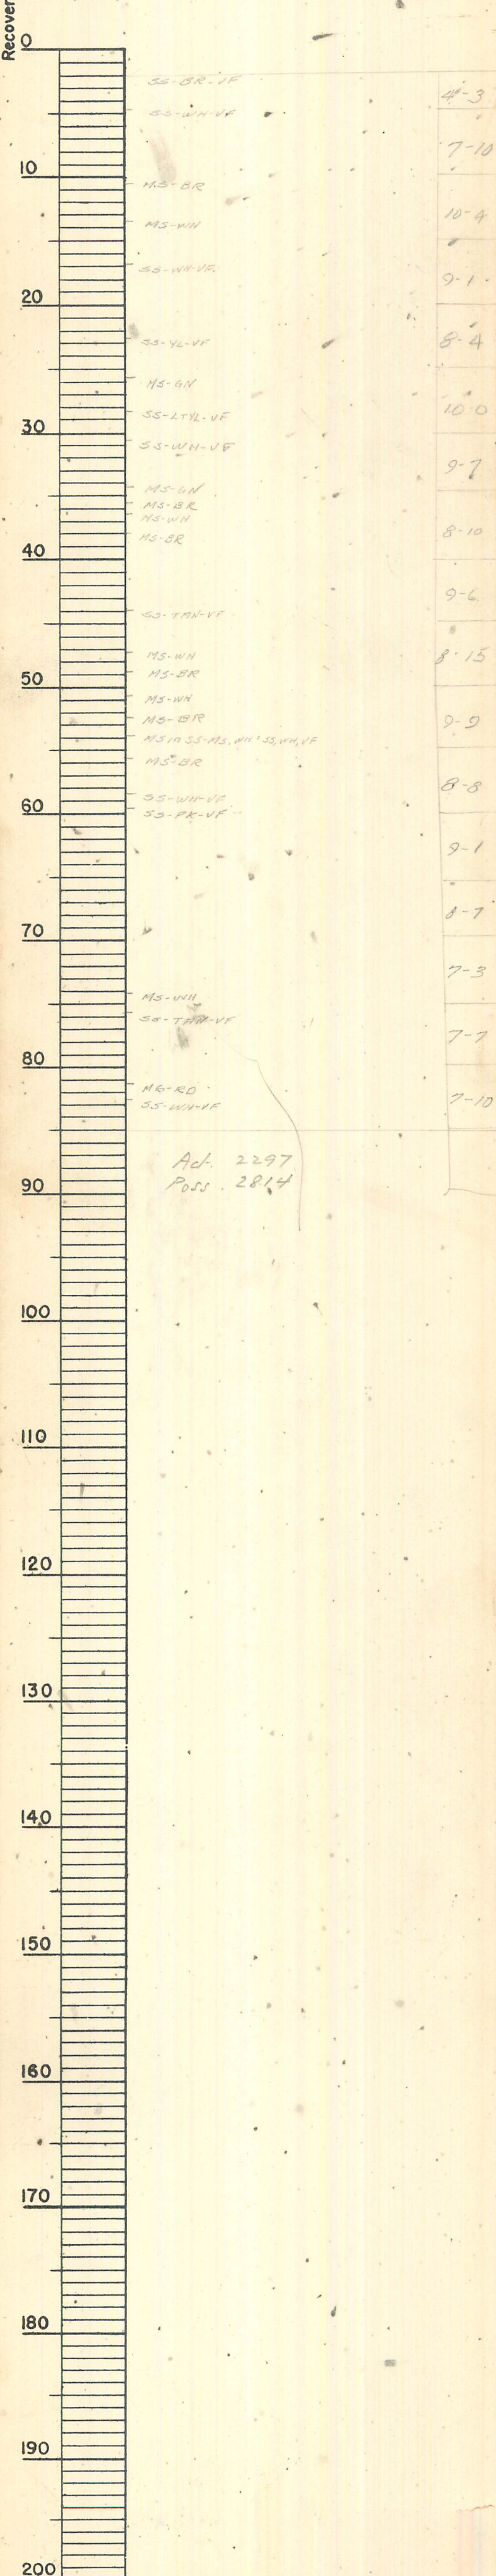

USAEC

Hole No. CO 142

Collar Elev 6935'

Total Depth 85'

Date:

Beg 4/25/51 Fin. 4/25/51

Location:

Claim VCA

Dist. COVE MESA

Coord's N 47163 - E 202460

Logged by YATER

Recovery 81.6 %

Act. 2297
Poss. 2814