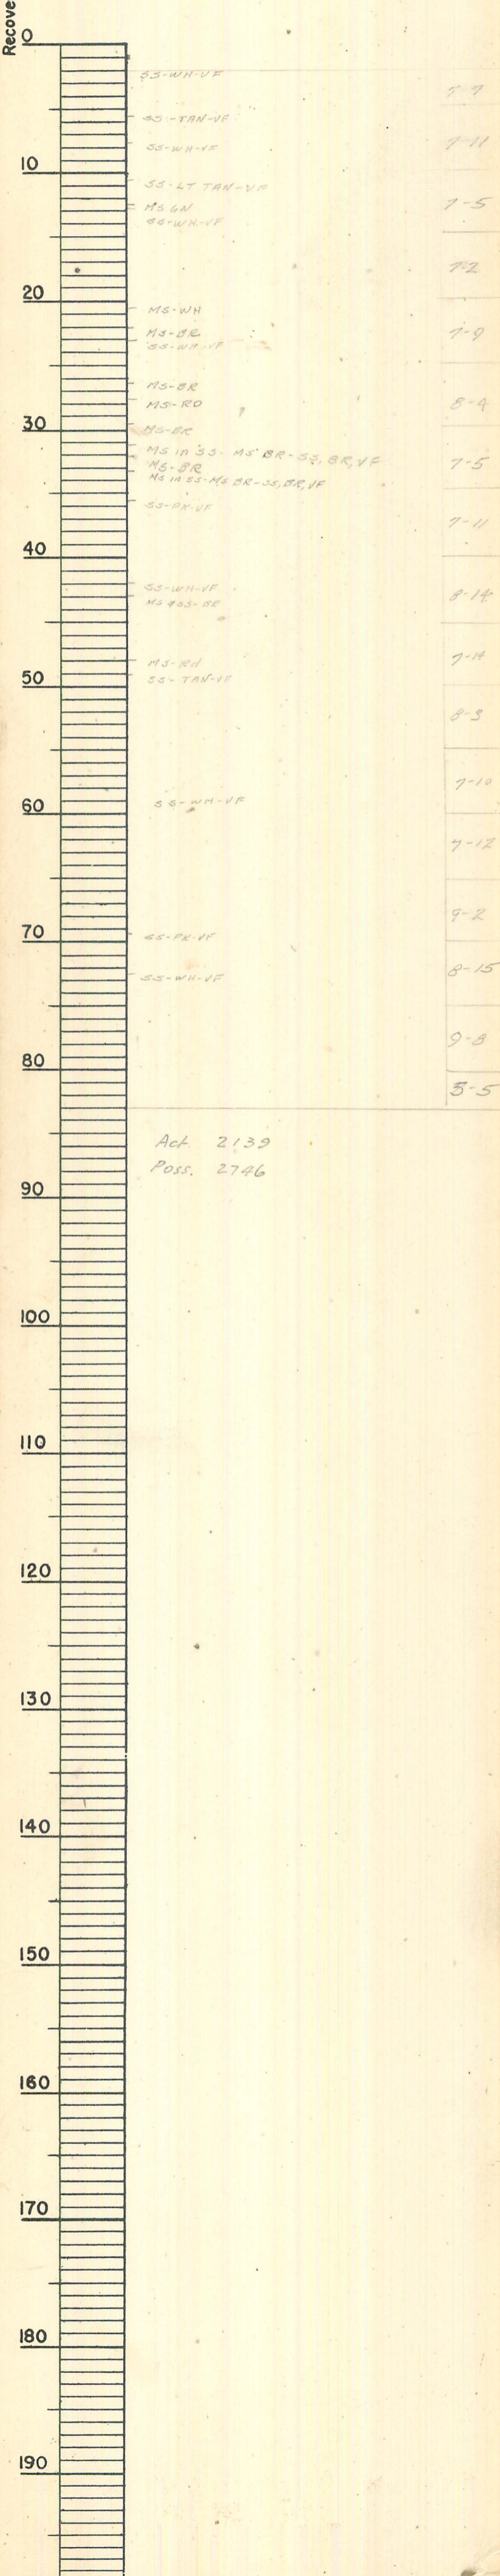

USAEC

Hole No. CO 141

Collar Elev 6933

Total Depth 83'

Date:

Beg 4/25/51 Fin. 4/25/51

Location:

Claim VCA

Dist. COVE MESA

Coord's N 47100 E 202700

Logged by WATER

Recovery 77.9 %

83'

Act. 2139
Poss. 2746