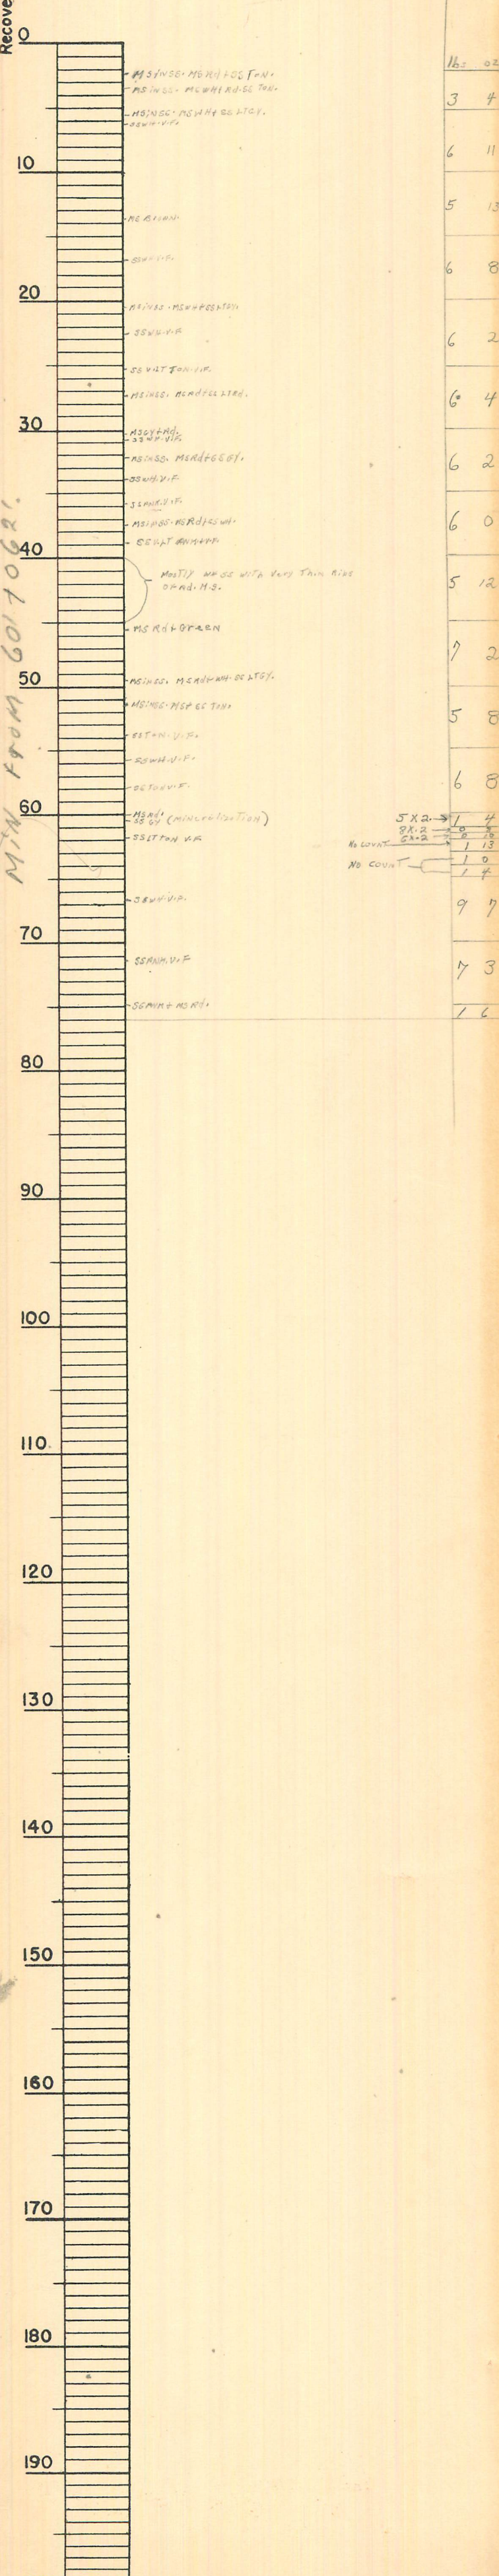

Hole No. CO 132

Collar Elev 6886

Total Depth 76'

Date:

Beg 4-22-51 Fin. 4-22-51

Location:

Claim V.C.H.

Dist. Cave Mesa

Coord's N 47899 E 201360

Logged by P. P. Pledge

Recovery 61.2 %

MIN FROM 60170621

5X2	→	1	4
8X2	→	0	8
6X2	→	0	13
NO COUNT	→	1	0
NO COUNT	→	1	7