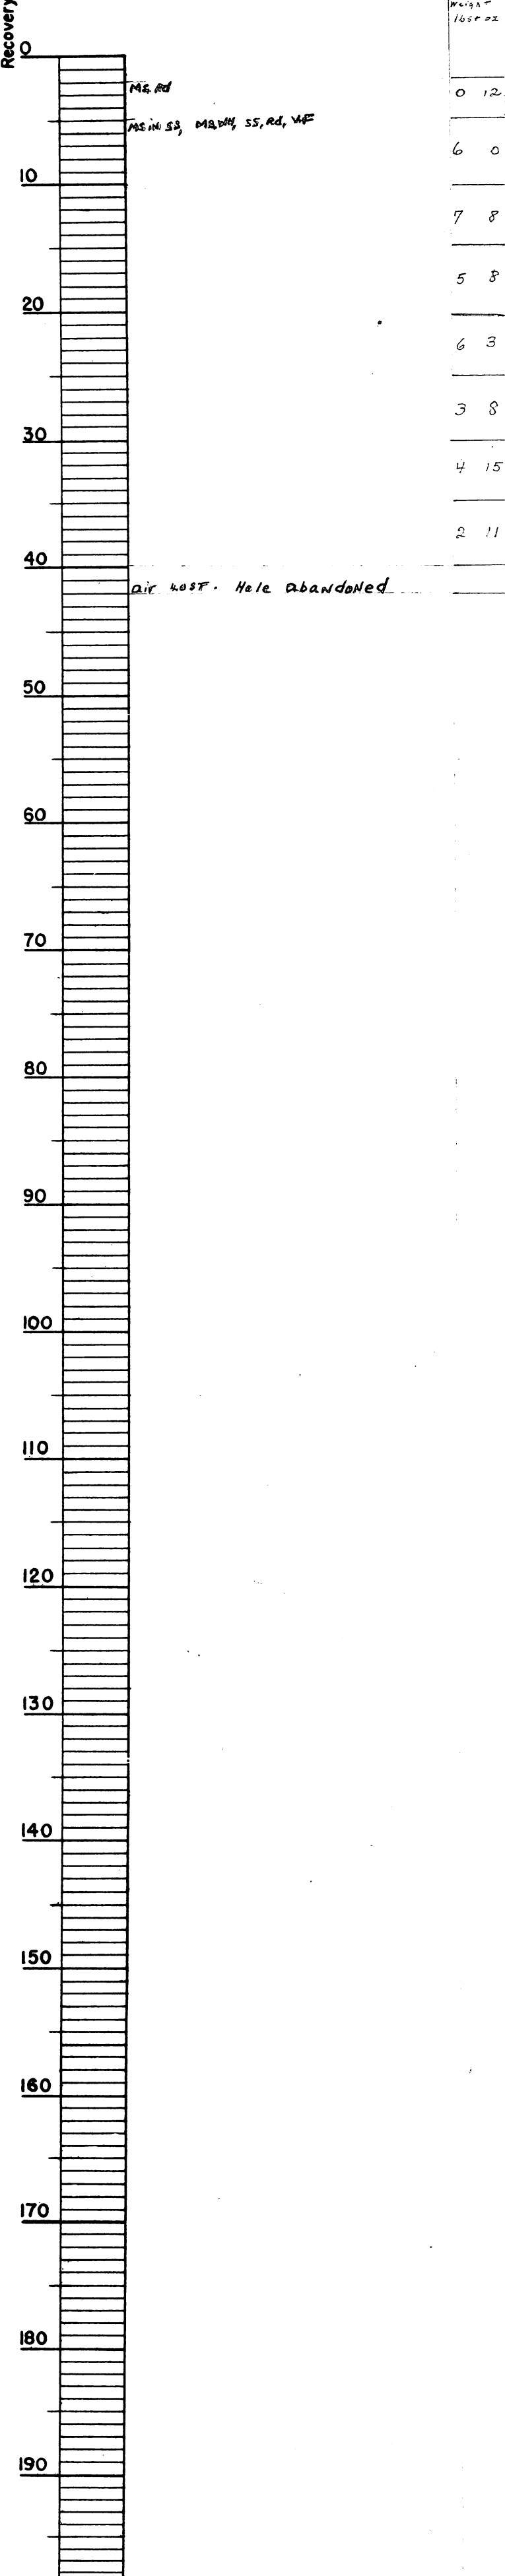

Hole No. C 0 11

Collar Elev 6923

Total Depth 42 FT.

Date:

Beg 3/13/51 Fin. 3/13/51

Location:

Claim Cato Sells

Dist. Cove Mesa

Coord's N 50 307 E 203 179

Logged by Coppedge

Recovery 43.6 %

air lost. Hole abandoned