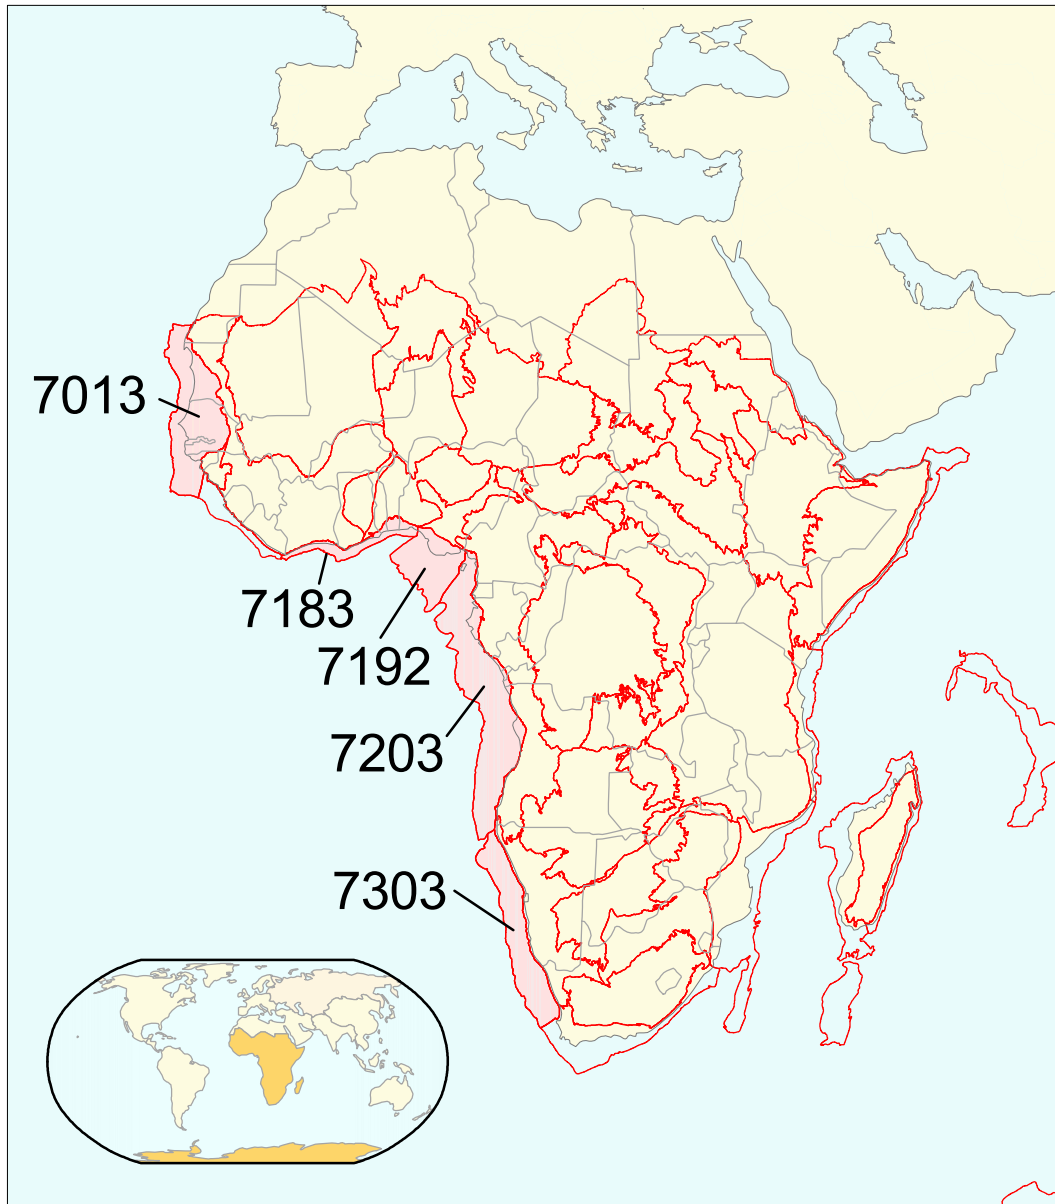

Sub-Saharan Africa and Antarctica

Region 7

Assessed Geologic Provinces

7013 Senegal

7183 Gulf of Guinea

7192 Niger Delta

7203 West-Central Coastal

7303 Orange River Coastal

 Assessed geologic province