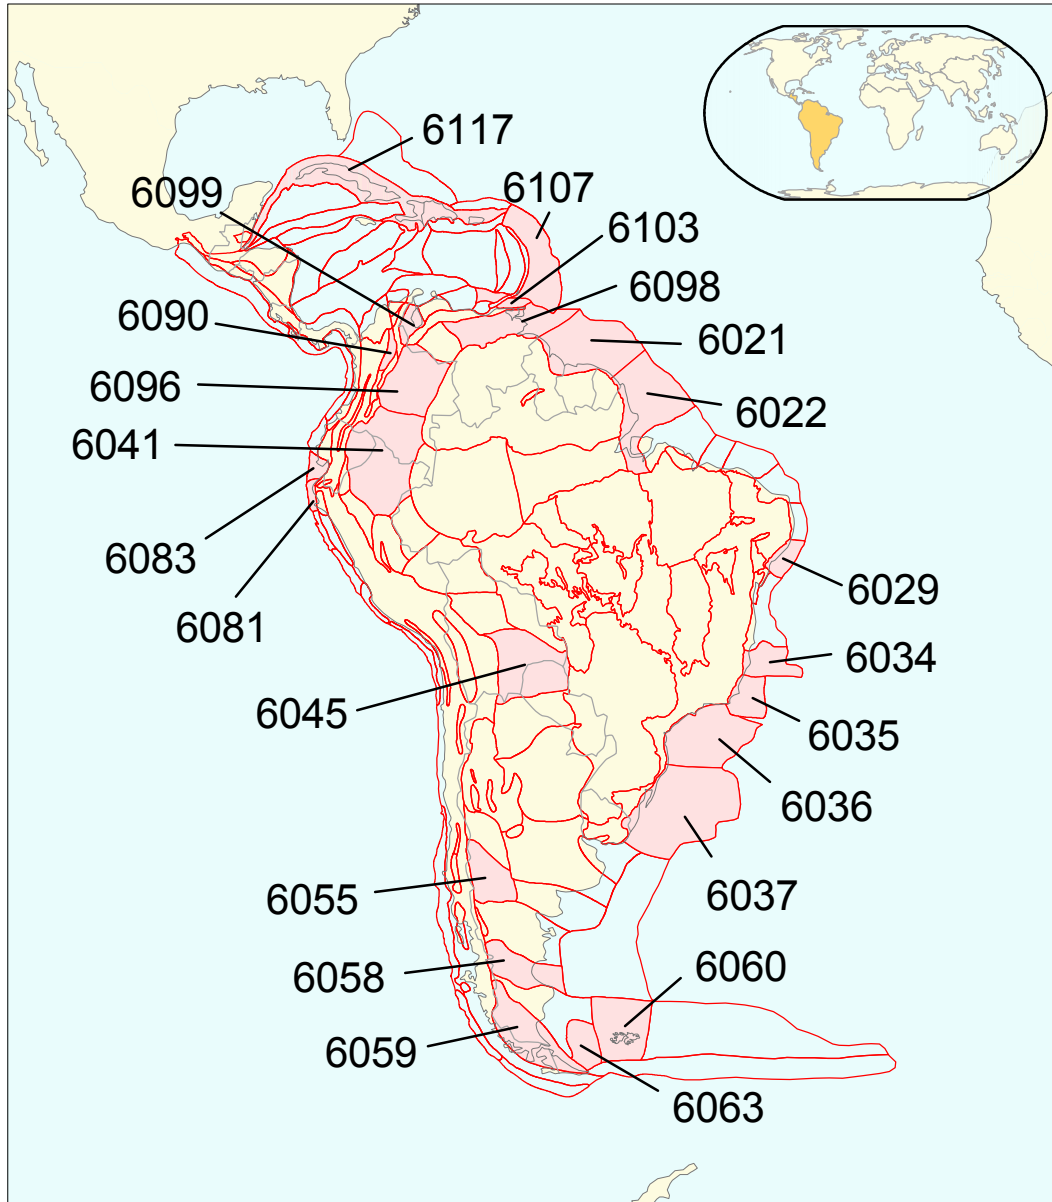

# Central and South America

## Region 6

### Assessed Geologic Provinces

- 6021 Guyana-Suriname Basin
- 6022 Foz do Amazonas Basin
- 6029 Sergipe-Alagoas Basin
- 6034 Espirito Santo Basin
- 6035 Campos Basin
- 6036 Santos Basin
- 6037 Pelotas Basin
- 6041 Putumayo-Oriente-Maranon Basin
- 6045 Santa Cruz-Tarija Basin
- 6055 Neuquen Basin
- 6058 San Jorge Basin
- 6059 Magallanes Basin

Assessed geologic province