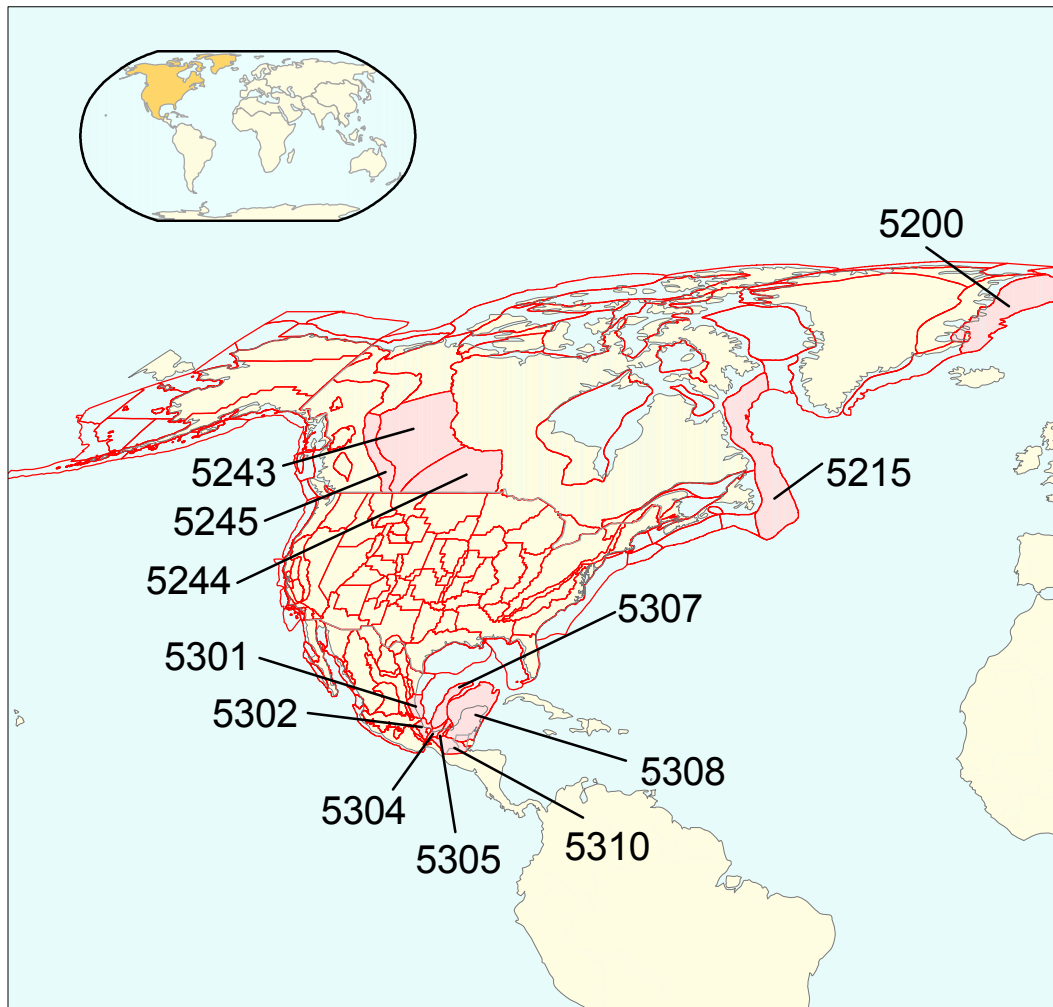

North America Region 5

Page 2 of 2

Assessed Geologic Provinces

5301 Tampico-Misantla Basin

5302 Veracruz Basin

5304 Saline-Comalcalco Basin

5305 Villahermosa Uplift

5307 Campeche-Sigsbe Salt Basin

5308 Yucatan Platform

5310 Sierra Madre de Chiapas-Peten

Assessed geologic province