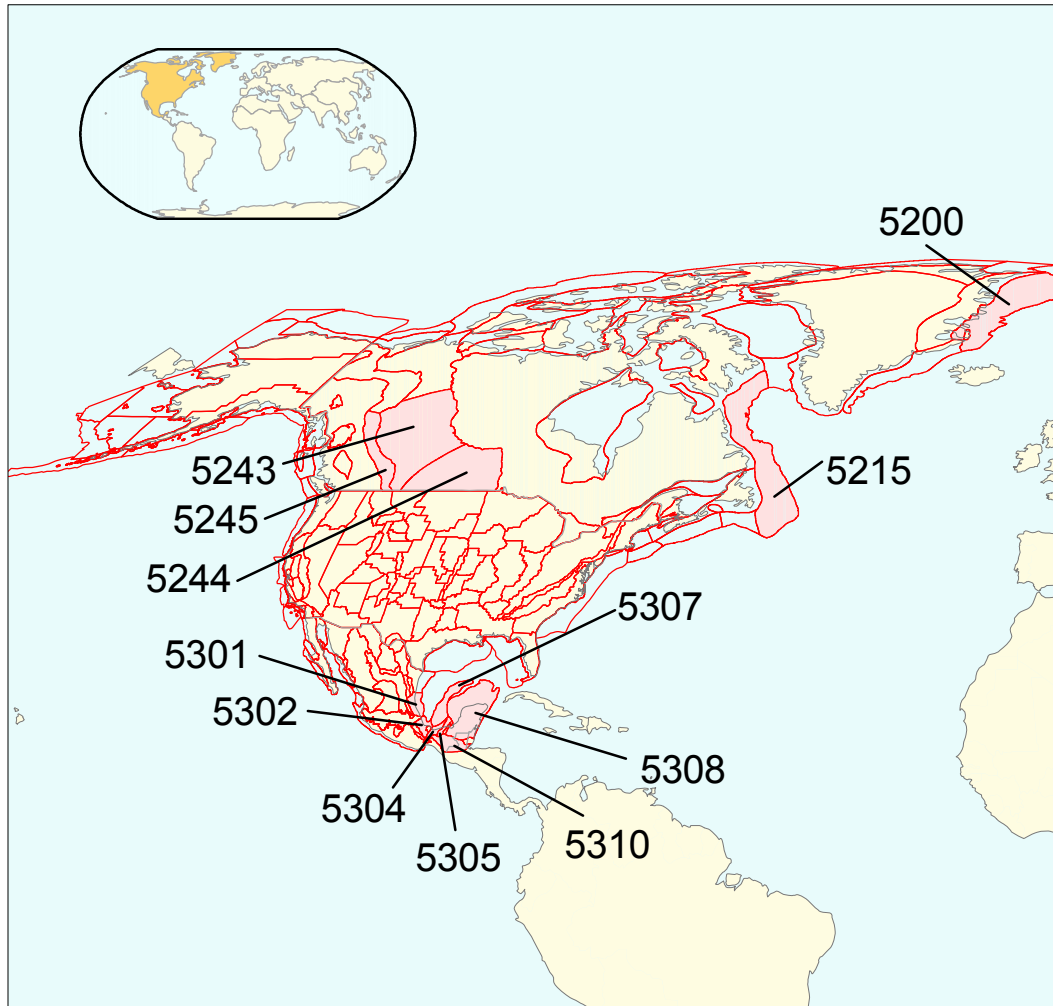

# North America Region 5

Page 1 of 2

## Assessed Geologic Provinces

- 5200 East Greenland Rift Basins
- 5215 Labrador-Newfoundland Shelf
- 5243 Alberta Basin
- 5244 Williston Basin, Canada
- 5245 Rocky Mountain Deformed Belt

Assessed geologic province