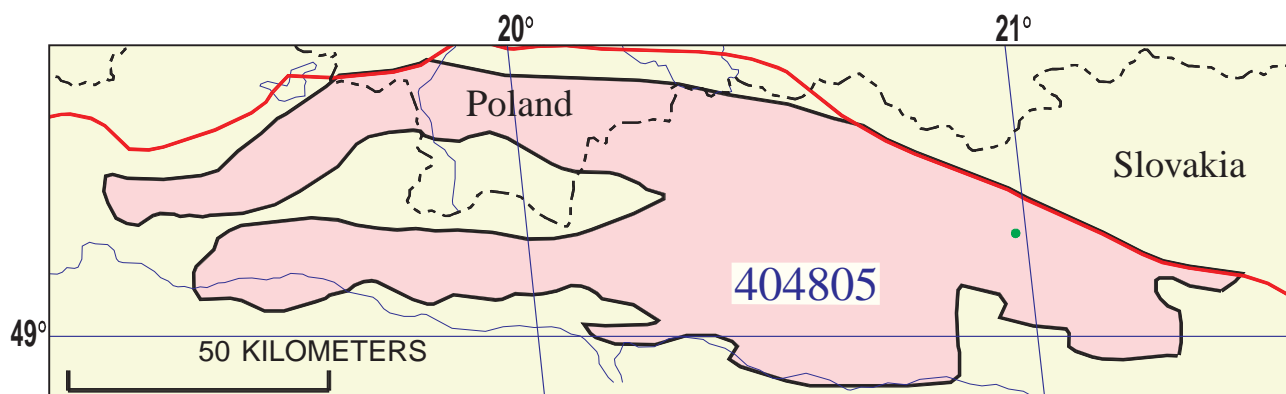

Central Carpathian Paleogene Total Petroleum System 404805

 Central Carpathian Paleogene Basin
Assessment Unit 40480501

-  Central Carpathian Paleogene Basin Assessment Unit 40480501
-  Pannonian Basin Geologic Province 4048

Central Carpathian Paleogene Total Petroleum System - 404805

EXPLANATION

- Hydrography
- Shoreline
- 4048 — Geologic province code and boundary
- - - Country boundary
- Gas field centerpoint
- Oil field centerpoint
- 404805 — Total Petroleum System code and boundary

Projection: Robinson. Central meridian: 0