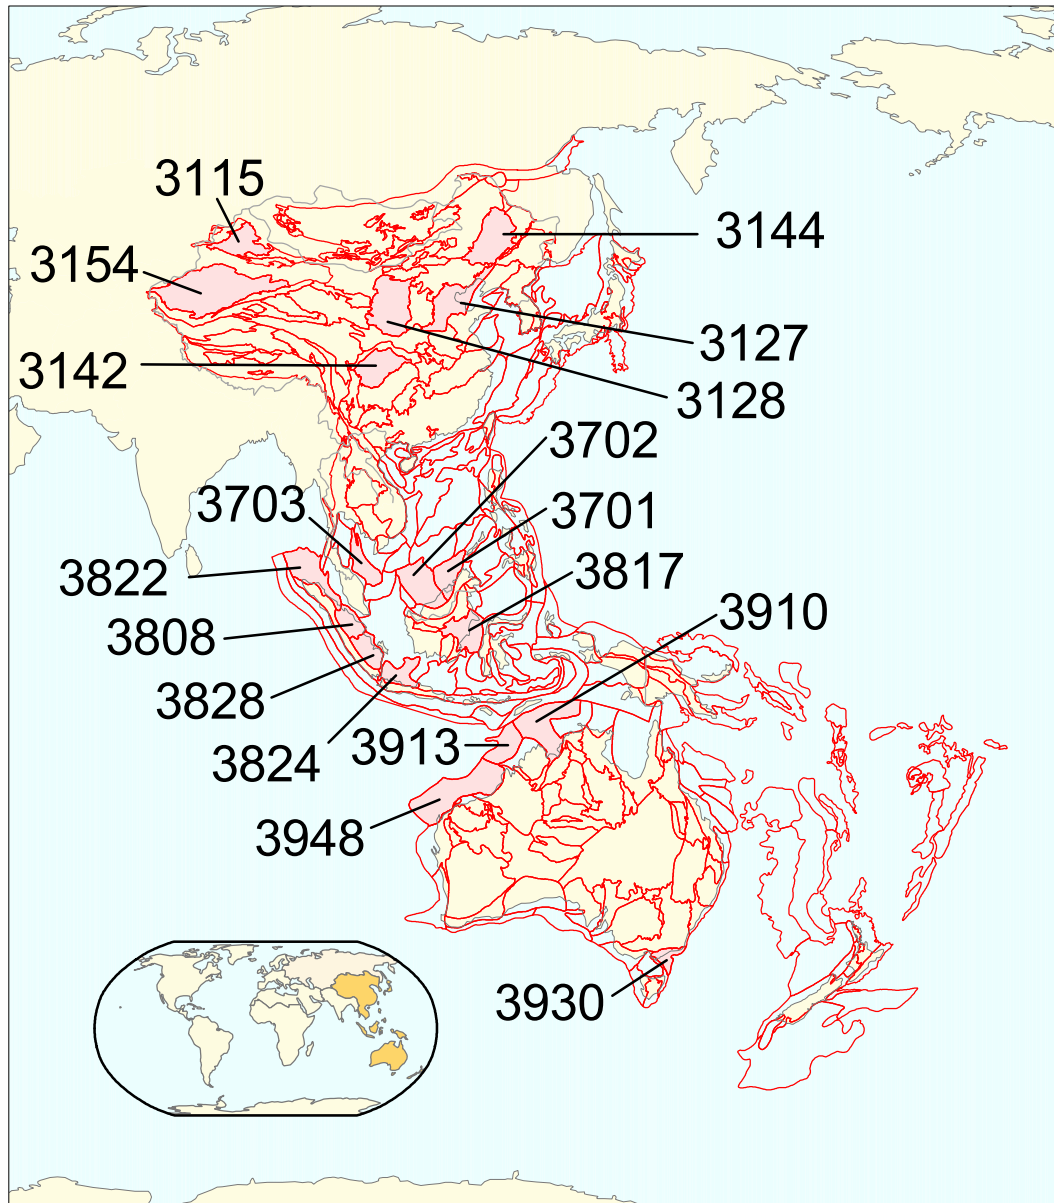

# Asia Pacific Region 3

## Assessed Geologic Provinces

3822 North Sumatra Basin

3824 Northwest Java Basin

3828 South Sumatra Basin

3910 Bonaparte Gulf Basin

3913 Browse Basin

3930 Gippsland Basin

3948 Northwest Shelf

Assessed geologic province