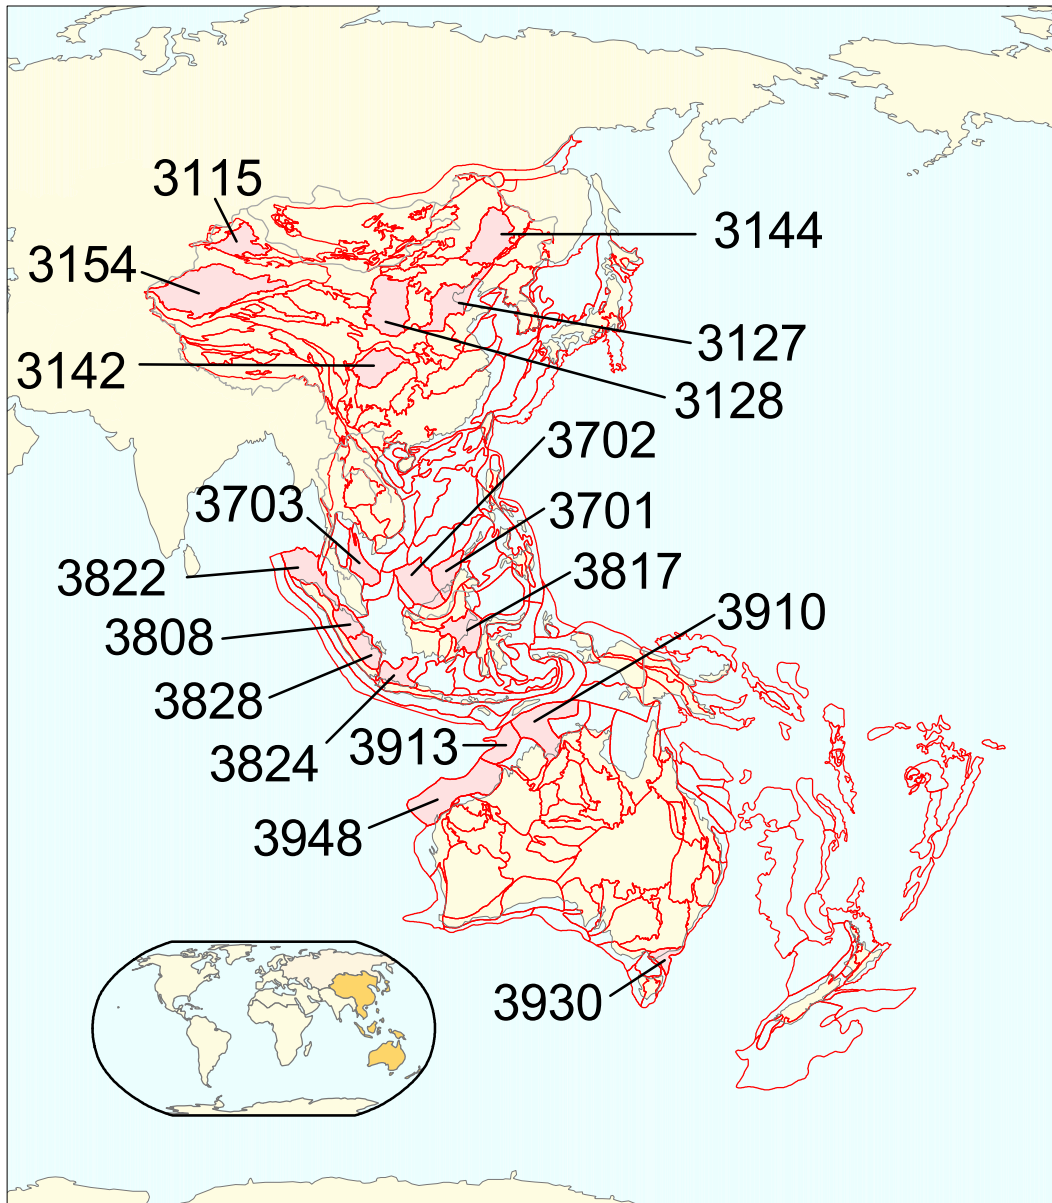

Asia Pacific Region 3

Page 1 of 2

Assessed Geologic Provinces

3115 Junggar Basin

3127 Bohaiwan Basin

3128 Ordos Basin

3142 Sichuan Basin

3144 Songliao Basin

3154 Tarim Basin

3701 Baram Delta/Brunei-Sabah Basin

3702 Greater Sarawak Basin

3703 Malay Basin

3808 Central Sumatra Basin

3817 Kutei Basin

 Assessed geologic province