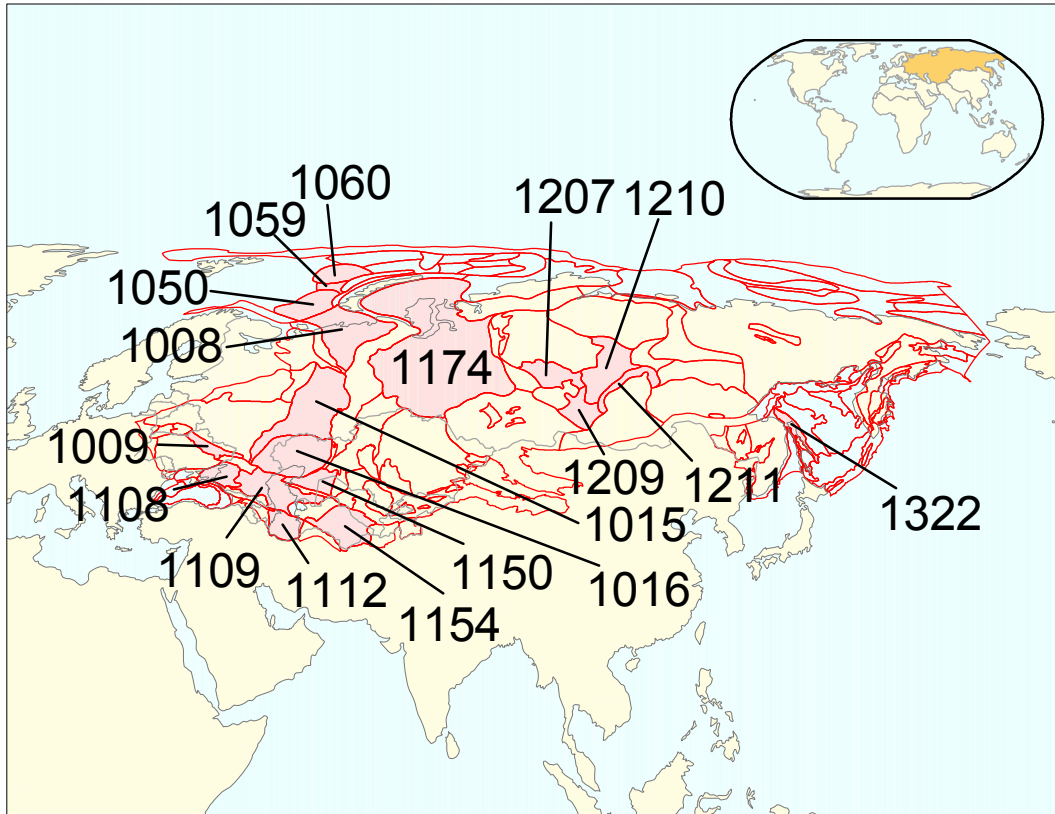

Former Soviet Union Region 1

Assessed geologic province

Assessed Geologic Provinces

- 1108 Azov-Kuban Basin
- 1109 Middle Caspian Basin
- 1112 South Caspian Basin
- 1150 North Ustyurt Basin
- 1154 Amu-Darya Basin
- 1174 West Siberian Basin
- 1207 Baykit Arch
- 1209 Angara-Lena Terrace
- 1210 Nepa-Botuoba Arch
- 1211 Cis-Patom Foredeep
- 1322 North Sakhalin Basin